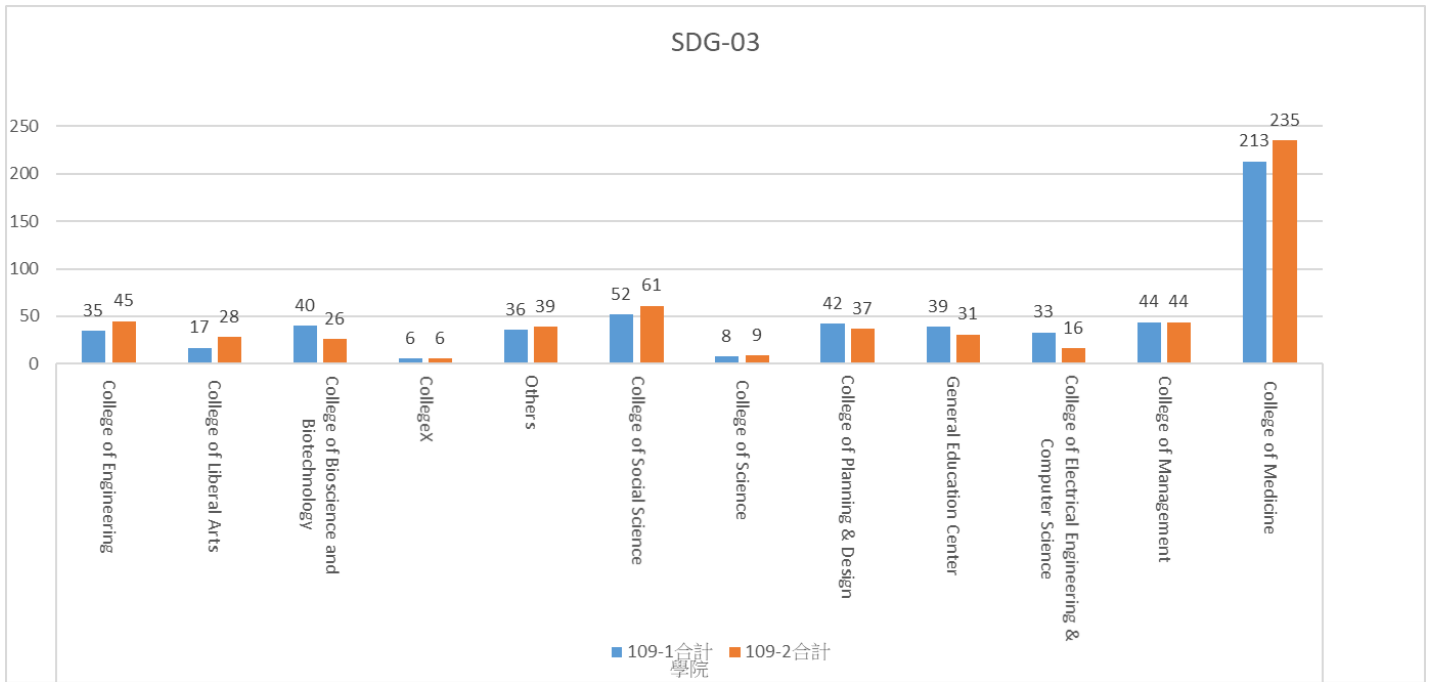

學院												
	College of Engineering	College of Liberal Arts	College of Bioscience and Biotechnology	CollegeX	Others	College of Social Science	College of Science	College of Planning & Design	General Education Center	College of Electrical Engineering & Computer Science	College of Management	College of Medicine	Total
109-1合計	35	17	40	6	36	52	8	42	39	33	44	213	565
109-2合計	45	28	26	6	39	61	9	37	31	16	44	235	577