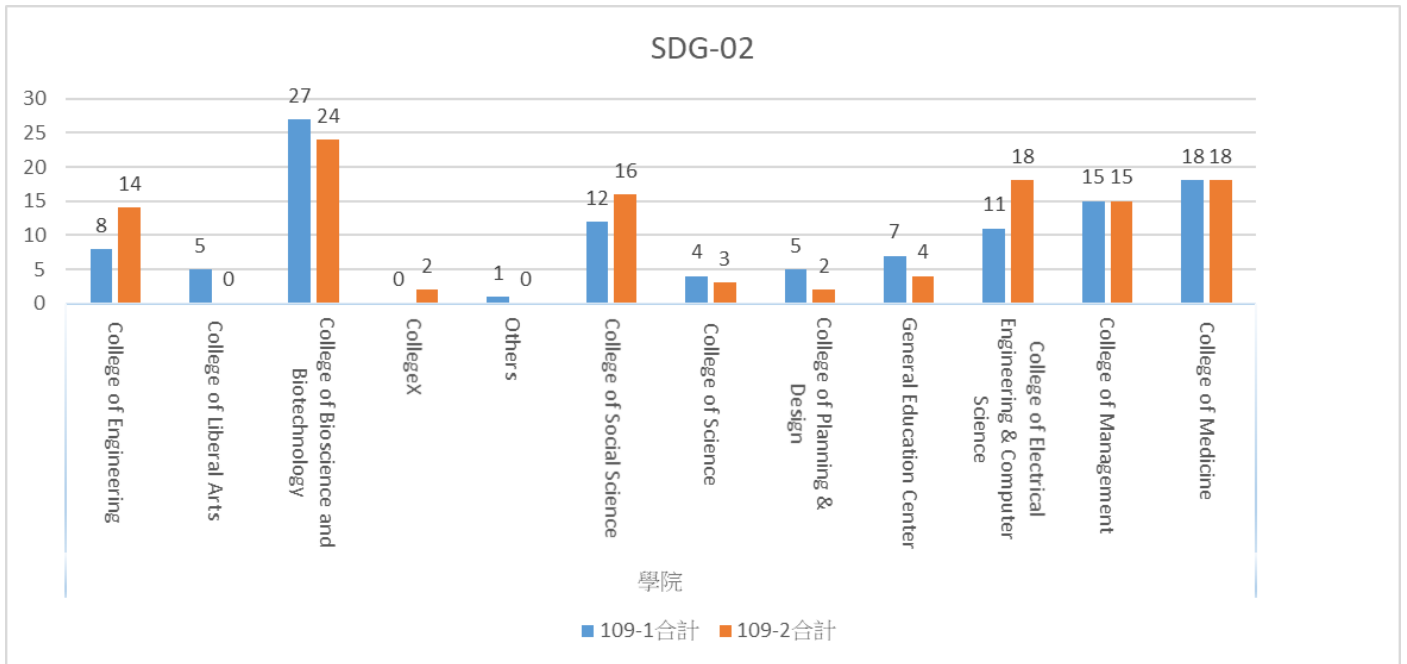

學院	College of Engineering	College of Liberal Arts	College of Bioscience and Biotechnology	CollegeX	Others	College of Social Science	College of Science	College of Planning & Design	General Education Center	College of Electrical Engineering & Computer Science	College of Management	College of Medicine	Total
109-1合計	8	5	27	0	1	12	4	5	7	11	15	18	113
109-2合計	14	0	24	2	0	16	3	2	4	18	15	18	116