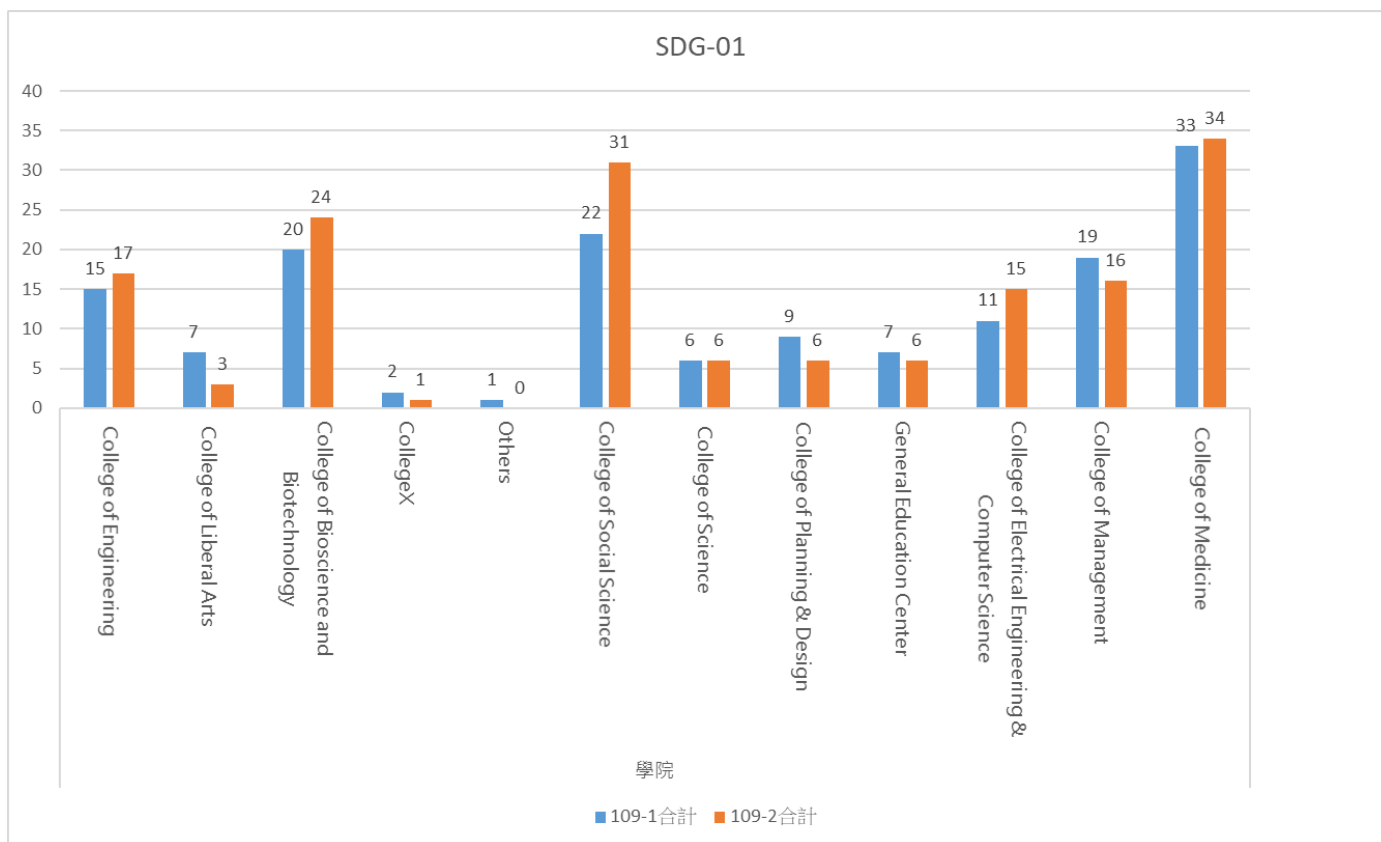

# NCKU's Education for SDGs Specific Courses on Sustainability

	學院												
	College of Engineering	College of Liberal Arts	College of Bioscience and Biotechnology	CollegeX	Others	College of Social Science	College of Science	College of Planning & Design	General Education Center	College of Electrical Engineering & Computer Science	College of Management	College of Medicine	Total
109-1合計	15	7	20	2	1	22	6	9	7	11	19	33	152
109-2合計	17	3	24	1	0	31	6	6	6	15	16	34	159