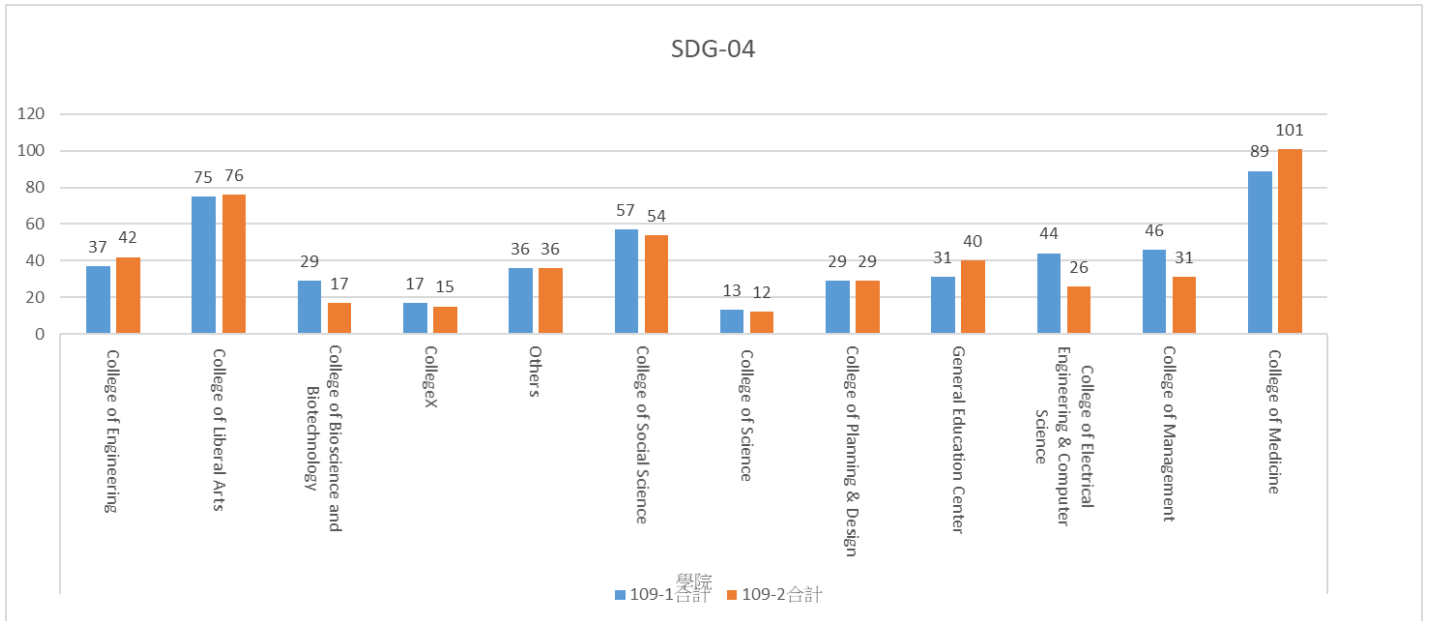

學院												
	College of Engineering	College of Liberal Arts	College of Bioscience and Biotechnology	CollegeX	Others	College of Social Science	College of Science	College of Planning & Design	General Education Center	College of Electrical Engineering & Computer Science	College of Management	College of Medicine	Total
109-1合計	37	75	29	17	36	57	13	29	31	44	46	89	503
109-2合計	42	76	17	15	36	54	12	29	40	26	31	101	479