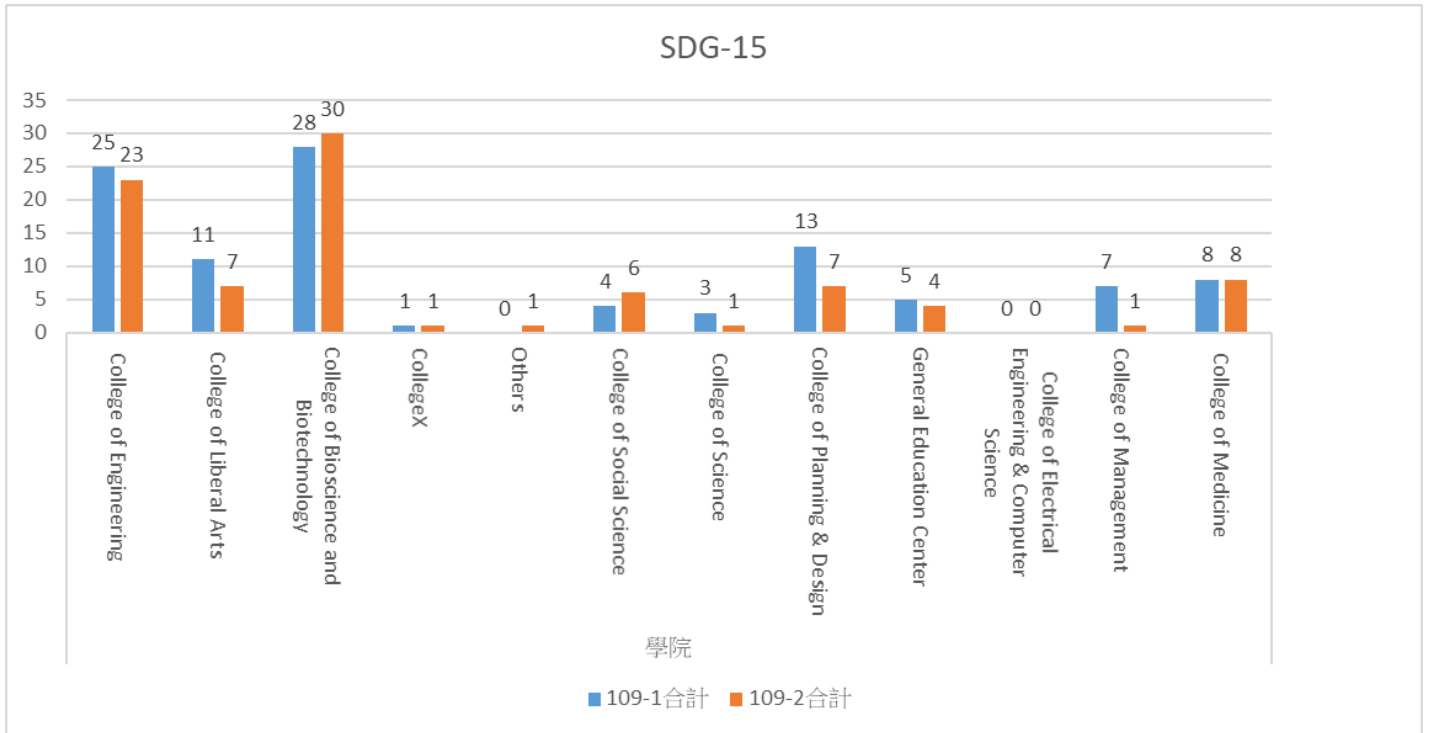

學院												
	College of Engineering	College of Liberal Arts	College of Bioscience and Biotechnology	CollegeX	Others	College of Social Science	College of Science	College of Planning & Design	General Education Center	College of Electrical Engineering & Computer Science	College of Management	College of Medicine	Total
109-1合計	25	11	28	1	0	4	3	13	5	0	7	8	105
109-2合計	23	7	30	1	1	6	1	7	4	0	1	8	89