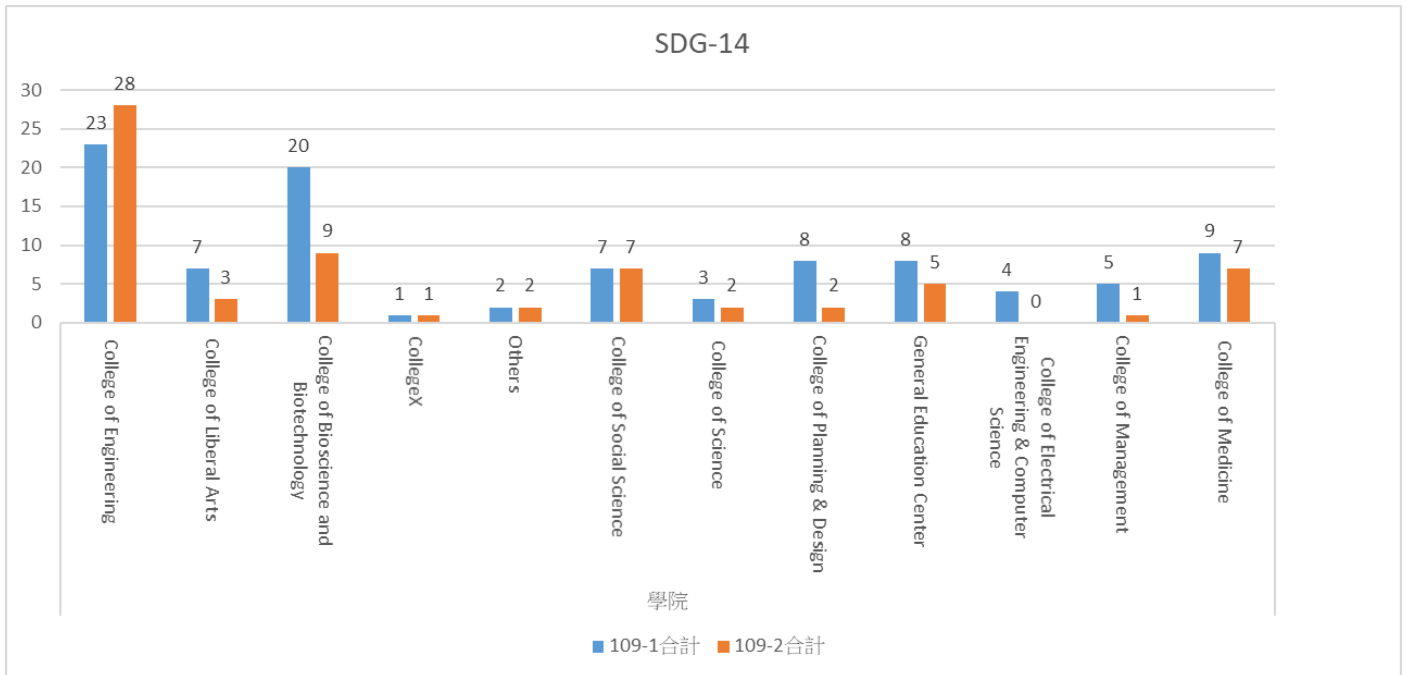

學院												
	College of Engineering	College of Liberal Arts	College of Bioscience and Biotechnology	CollegeX	Others	College of Social Science	College of Science	College of Planning & Design	General Education Center	College of Electrical Engineering & Computer Science	College of Management	College of Medicine	Total
109-1合計	23	7	20	1	2	7	3	8	8	4	5	9	97
109-2合計	28	3	9	1	2	7	2	2	5	0	1	7	67